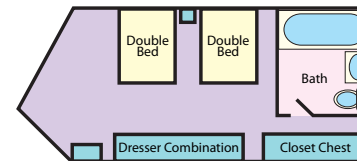

September Sizzle
 Sept. 10-11-12
\$289 **\$389**
 (Standard Motel Rm.) (Suite) incl. 8 people
4 days and 3 nights
 \$150.00 deposit required

*Type D rooms, located on the 3rd floor, feature a new layout created for the smaller family looking for a kitchenette and more space. These rooms, which comfortably sleep up to 6 people, have a rear master bedroom with a King bed for Mom and Dad, and two double beds.

TYPE D/E 3 Room Efficiency Accommodates 6 - 8 Persons

Type D features king bed in rear bedroom.

**TYPE C
Deluxe King
Motel Room**
 Accommodates
2 Persons

**TYPE A/B
Standard Motel
Room/Deluxe
Motel Room**
 Accommodates
4 Persons