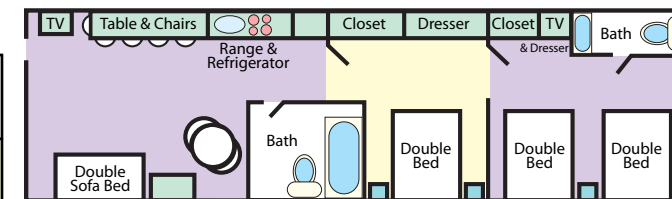

September Sizzle
 Sept. 10-11-12
\$289 **\$389**
 (Standard Motel Rm.) (Suite) incl. 8 people
4 days and 3 nights
 \$150.00 deposit required

*Type D rooms, located on the 3rd floor, feature a new layout created for the smaller family looking for a kitchenette and more space. These rooms, which comfortably sleep up to 6 people, have a rear master bedroom with a King bed for Mom and Dad, and two double beds.

TYPE D/E 3 Room Efficiency Accommodates 6 - 8 Persons

Type D features king bed in rear bedroom.

**TYPE C
Deluxe King
Motel Room**
 Accommodates
2 Persons

**TYPE A/B
Standard Motel
Room/Deluxe
Motel Room**
 Accommodates
4 Persons